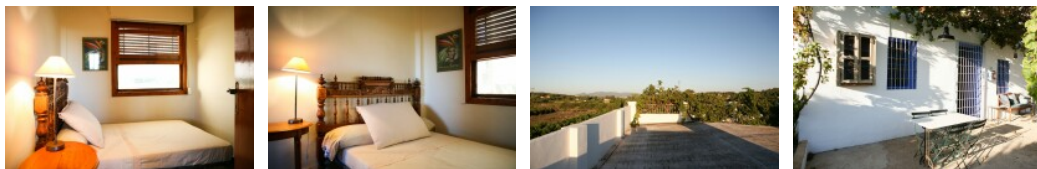

Toilet facilities: 1

Orientation: Sur

Price: 180.000 €

Orange farm with beautiful country house in the Valencian orchard