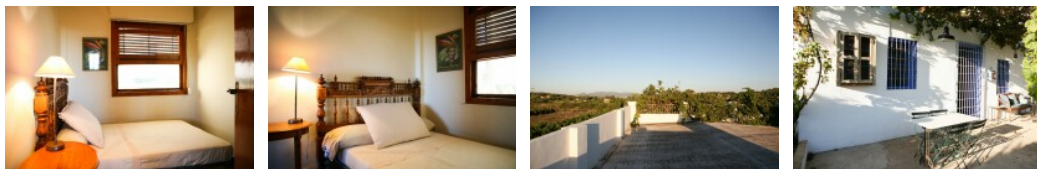

Orange farm with beautiful country house in the Valencian orchard